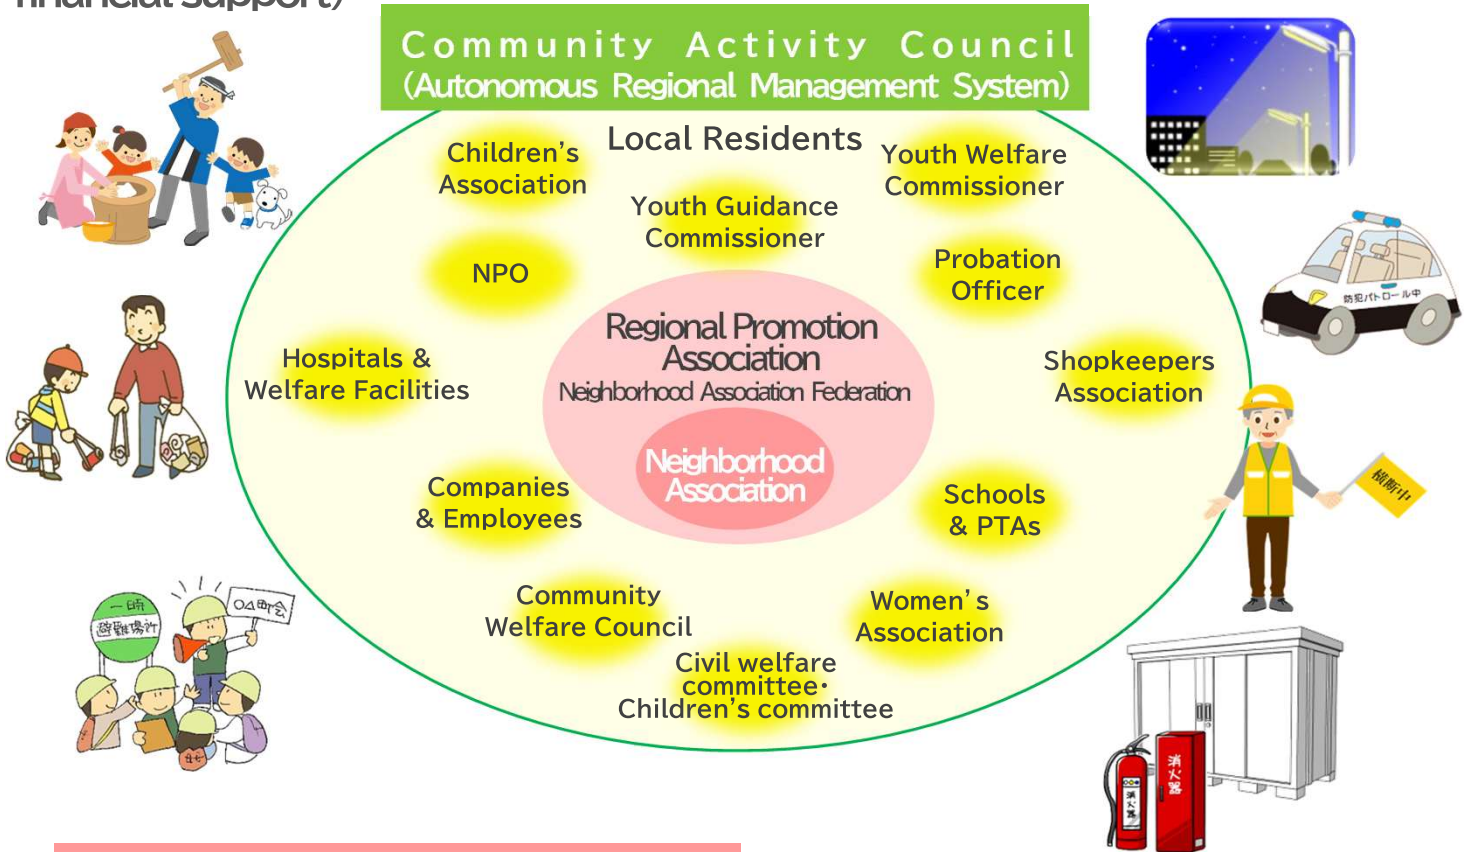

in charge 🙋

Ward Regional
Promotion Association
Secretariat

※Please check the Joto Ward website for the phone number.

The Joto Ward Community
Development Center

※Please check the Joto Ward website for the phone number.

The Joto Ward Office (Citizen Collaboration Division: ☎06-6930-9743 📠050-3535-8685)

Let's join the "neighborhood association" that plays a central role in the community activity council (Chikatsukyo) and create "connections" and "bonds".

Events and initiatives held in the community (festivals, sports days, coming-of-age ceremonies, community cafe, child-rearing salons, street security lights, blue crime prevention patrols, etc.) are carried out in cooperation with the local activity council and the neighborhood association. (with both human and financial support)

What is a neighborhood association?

The neighborhood association is a voluntary organization based on connections between people living in the area, and is the core organization of the various organizations that make up the community activity council. In times of emergency, you can rely on the familiar faces of your immediate neighbors.