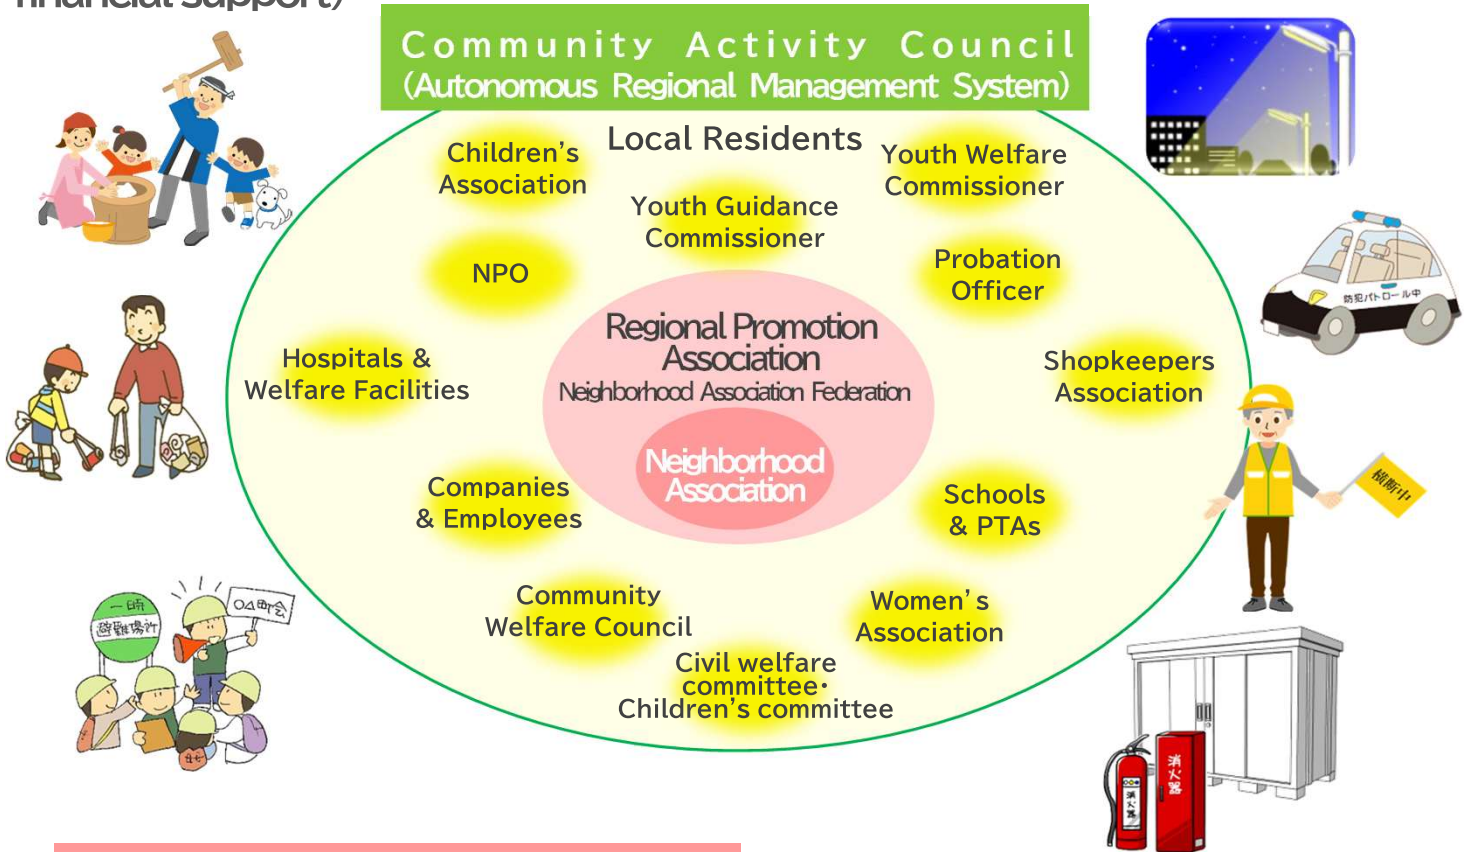

# Let's join the "neighborhood association" that plays a central role in the community activity council (Chikatsukyo) and create "connections" and "bonds".

Events and initiatives held in the community (festivals, sports days, coming-of-age ceremonies, community cafe, child-rearing salons, street security lights, blue crime prevention patrols, etc.) are carried out in cooperation with the local activity council and the neighborhood association. (with both human and financial support)

## What is a neighborhood association?

The neighborhood association is a voluntary organization based on connections between people living in the area, and is the core organization of the various organizations that make up the community activity council. In times of emergency, you can rely on the familiar faces of your immediate neighbors.

Join the neighborhood association and participate in the creation of "connections" and "bonds" that cooperate, support, and help each other, such as disaster prevention drills in preparation for initial response in the event of a major disaster, watching over the elderly and going to and from school, cleaning activities, and interacting at summer festivals, and creating a safe, secure, and livable community!

## What does Community Activity Council mean?

Generally within the scope of the elementary school district, various organizations related to local community development, such as neighborhood association, NPOs, and companies, gather to engage in activities mainly related to crime prevention and disaster prevention, children and youth, welfare, health, the environment, culture and sports, and to solve various issues in the area.