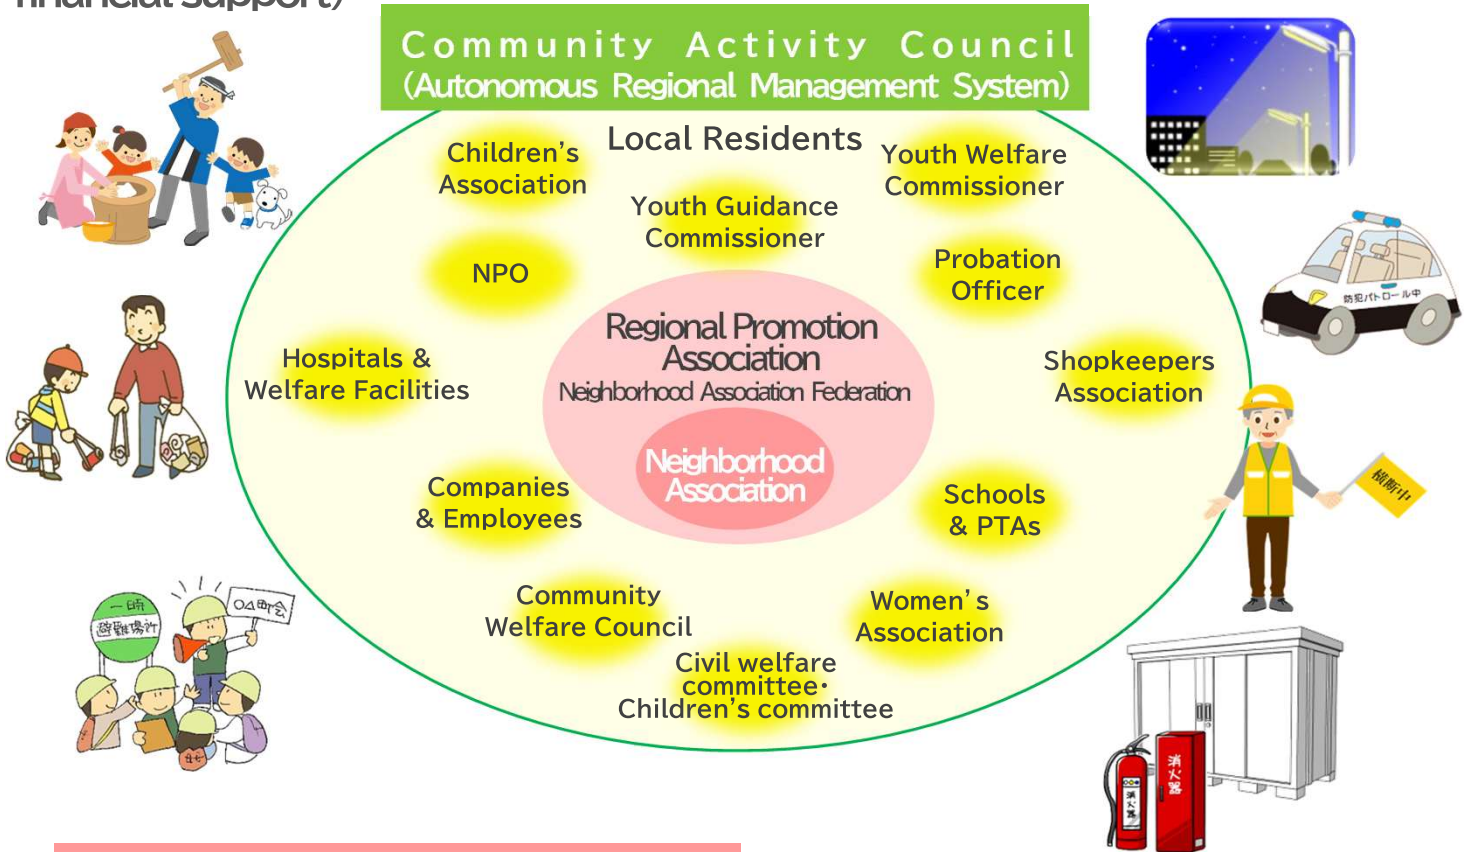

in charge 🖐️

Ward Regional Promotion Association Secretariat

※Please check the Joto Ward website for the phone number.

The Joto Ward Community Development Center

※Please check the Joto Ward website for the phone number.

The Joto Ward Office (Citizen Collaboration Division: ☎06-6930-9743 📠050-3535-8685)

Let's join the "neighborhood association" that plays a central role in the community activity council (Chikatsukyo) and create "connections" and "bonds".

Events and initiatives held in the community (festivals, sports days, coming-of-age ceremonies, community cafe, child-rearing salons, street security lights, blue crime prevention patrols, etc.) are carried out in cooperation with the local activity council and the neighborhood association. (with both human and financial support)

What is a neighborhood association?

The neighborhood association is a voluntary organization based on connections between people living in the area, and is the core organization of the various organizations that make up the community activity council. In times of emergency, you can rely on the familiar faces of your immediate neighbors.