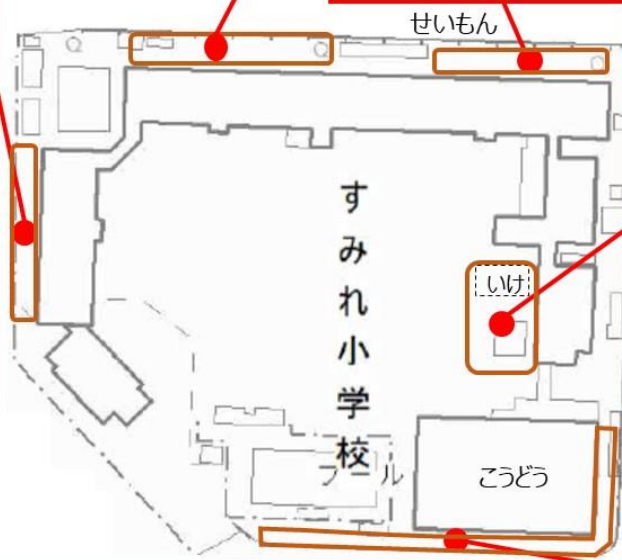

大阪市立すみれ小学校
(城東区)

小学校生き物しらべ No.1916

2019年11月28日 見つかったいきものなまえ

秋冬：94種

こうしゃうら

- ◆しよぶつ
  アメリカカサプロウ
  アメリカアワロ
  イシクラゲ
  ウラシロチチコグサ
  エノコログサ
  オウチチカタバミ
  オヒシバ
  カゼクサ
  カタバミ
  キヌゲチチコグサ
  クグガヤツリ
  コウロコダイゴケ
  コニシキソウ
  コマツヨイグサ
  コムカンソウ
  コムヒシバ
  スロツメクサ
  スベリヒユ
  タネツケバナ
  タマガヤツリ
  チチコグサモドキ
  ニフホコリ
  ヒメジョオン
  ホトケノザ
- ●どうぶつ
  アオバ(アリ)ガタハネカクシ
  アシトマキバサシガメ
  ウツキコモリグモ
  エンマコオロギ
  オカダンゴムシ
  キマダラカメムシ
  クマゼミ
  コスナゴミムシダマシ
  コバネハサミムシ
  ゴモクシのなかま
  チャコウラナメクジ
  ツヤアオカメムシ
  ハクセキレイ
  ヒロヘリアオイラガ
  マダラスズ
  マルガタゴミムシのなかま
  ミズスのなかま
  ヤマシキ
  ワラジムシ

43種

せいもんにしがわ

- ◆しよぶつ
  アカカタバミ
  イシクラゲ
  イヌホオズキ
  ウラシロチチコグサ
  オランダミミナグサ
  カゼクサ
  クグガヤツリ
  コマツヨイグサ
  チチコグサモドキ
- ナガミヒナゲシ
  ヒメムカシヨモギ
- ●どうぶつ
  オカダンゴムシ
  クログケシグモ
  ゴモクシのなかま
  ハシブトガラス

15種

せいもんよこ

- ◆しよぶつ
  アメリカカサプロウ
  イシクラゲ
  ゼニゴケ
  チチコグサモドキ
  ナガエコミカンソウ
  ニフホコリ
  ハコベのなかま
  ヒメマツバボタン
  ヒメムカシヨモギ
  ホトケノザ
- ●どうぶつ
  アオドウガネ
  アカアシマルガタゴモクシ
  アカハネオンブバッタ
  アリのなかま
  イツホンシマゴモクシ
  ウスモンミドリカスミカメ
  オオハリアリ
  オカダンゴムシ
  サラグモのなかま
  チャコウラナメクジ
  トビイロシワアリ
- ハスモンヨトウ
  ヒトフシムカデのなかま
  ヒトリガのなかま
  ヒメアカタテハ
  ヒメヒラタアブのなかま
  フタモンホシカメムシ
  メダカハネカクシのなかま
  ヤマトシジミ
  ヨトウガのなかま

30種

がくしゅうえん

- ◆しよぶつ
  ウラシロチチコグサ
  エノコログサ
  オヒシバ
  カタバミ
  クグガヤツリ
  コムヒシバ
  スズメノカタビラ
  セイタカハハコグサ
  タネツケバナ
  チチコグサモドキ
  ナガエコミカンソウ
  ヒロハホウキギク
  ホタルイ
  ホトケノザ
  ホナガイヌビユ
  ヨモギ
- ●どうぶつ
  アオバ(アリ)ガタハネカクシ
  アカハネオンブバッタ
  ウツキコモリグモ
  ウリキンウワバ
  ウリハムシ
  オカダンゴムシ
  カブラヤガ
  キマダラカメムシ
  クログケシグモ
  クログキブリ
  ケバカアメイロアリ
  コスナゴミムシダマシ
  コバネハサミムシ
  サビキコリ
  セグロアシナガバチ
  トビイロシワアリ
- ハネナガヒシバッタ
  ハモグリバエのなかま
  マダラスズ
  メダカのなかま
  モンシロチョウ

37種

こうどううら

- ◆しよぶつ
  エノコログサ
  オランダミミナグサ
  カタバミ
  コウロコダイゴケ
  コニシキソウ
- コフキイリナリア
  コマツヨイグサ
  スズメノカタビラ
  チチコグサモドキ
  ヒメムカシヨモギ
  ホトケノザ
- ホナガイヌビユ
  ヤハズエンドウ
  ヨウシュヤマゴボウ
- ●どうぶつ
  アオドウガネ
  アブラゼミ
  キマダラカメムシ
  クマゼミ
  クログケシグモ
- クロヤマアリ
  ケバカアメイロアリ
  コスナゴミムシダマシ
  ツヤアオカメムシ
  ヒロヘリアオイラガ

24種