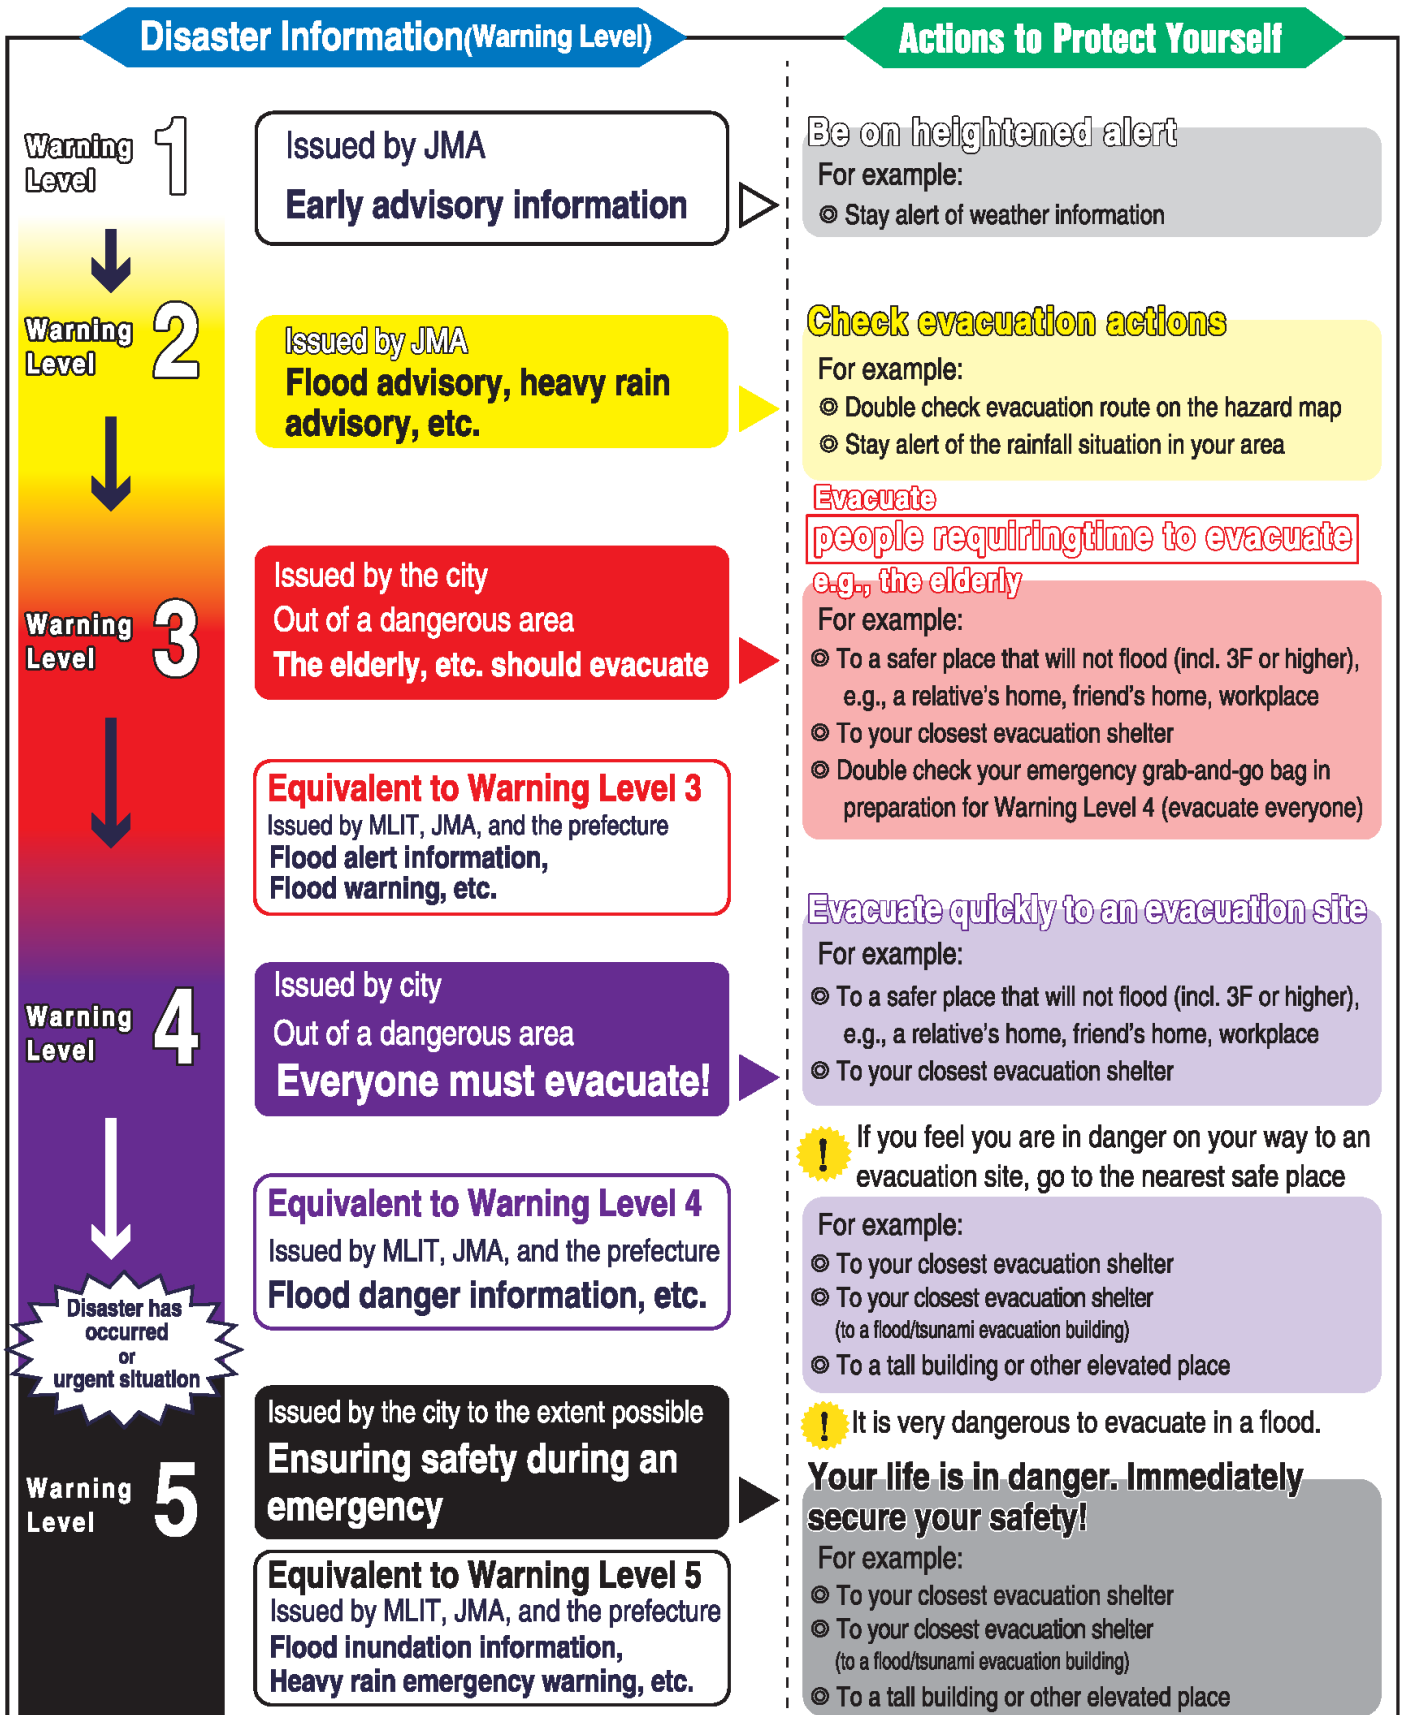

# Types of Information and Responses

When heavy rain could cause river flooding

\* Depending on the situation of the river(s) and the disaster, information may not necessarily be released in this order.

It is necessary to respond flexibly to the situation.