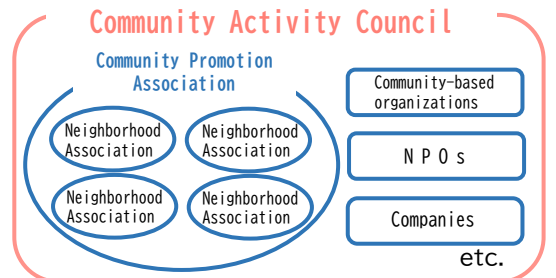

Inquiries on becoming a member

Suminoe Ward Secretariat for Community Promotion Associations

☎070-2300-4902 (Tuesday and Thursday 10:00AM ~ 4:00PM)

Questions and application requests on becoming a member are also accepted on Google Forms.

▲ Google Forms

Please feel free to consult with us.

Inquiries on activities

For more information on respective community activities, please refer to the map to see what area you are in, and then make inquiries to the office of your community promotion association.

Many other organizations assemble as well. For details, check here!

▲ City of Osaka Website

Name of Community Promotion Association	Contact information for activities	Zone	Name of Community Promotion Association	Contact information for activities	Zone
Anryū	Anryū Rengō Chōkai Fukushi Kaikan Weekdays 10:00AM~4:00PM ☎6674-0260	Anryū 1~4 Chome	Kohama	Kohama Chūō Fukushi Kaikan Weekdays 9:00AM~4:00PM ☎6678-0313	Kohama 1~3 Chome (All)
		Suminoe 1~3 Chome			Kohama-nishi 1 3 Chome (All)
Shikitsuura	Shikitsuura Fukushi Kaikan ☎6686-9696	Nishi-sumiyoshi 1~4 Chome	Hirabayashi	Hirabayashi Fukushi Kaikan Weekdays 10:00AM~4:00PM ☎6685-8396	Hamaguchi-higashi 1 Chome
		Hamaguchi-higashi 2~3 Chome			Hamaguchi-nishi 1 Chome
Suminoe	Misaki Fukushi Kaikan Tuesday, Thursday, and Friday 10:00AM~4:00PM ☎6685-1434	Kitajima 1~3 Chome (All)	Shinkitajima	Shinkitajima-Minami Kōen Fukushi Kaikan Weekdays 1:00PM~4:00PM ☎6683-3531	Izumi 1~2 Chome (All)
		Misaki 7~8 Chome			Hirabayashi-kita 1~2 Chome (All)
Sumiyoshigawa	Sumiyoshigawa Bunka Kaikan (Sumiyoshigawa Tōbu Shakai Fukushi Kaikan) Weekdays 10:00AM~4:00PM ☎6685-5097	Minami-kagaya 3~4 Chome	Hana-no-machi	Hana-no-machi Fukushi Kaikan Weekdays 10:00AM~4:00PM ☎6613-3494	Hirabayashi-minami 1~2 Chome (All)
		Hamaguchi-nishi 2 Chome			Nankō-higashi 1~4 Chome
Kagaya	Kita-kagaya Tōbu Fukushi Kaikan Weekdays 10:00AM~4:00PM ☎6686-6968	Misaki 1~4 Chome	Umi-no-machi	Umi-no-machi Fukushi Kaikan Tuesday~Friday 10:00AM~12:00PM / 1:00PM~4:00PM ☎6612-8558	Nankō-minami 1~7 Chome (All)
		Minami-kagaya 1 Chome			Nankō-naka 3~7 Chome
Kagaya-higashi	Kagaya Fukushi Center Weekdays 10:00AM~4:00PM ☎6686-3436	Shibatani 2 Chome	Taiyō-no-machi	Taiyō Shakai Fukushi Kaikan Weekdays 10:00AM~4:00PM ☎6614-4330	Nankō-naka 1~2 Chome
		Naka-kagaya 3~4 Chome			Nankō-higashi 6~9 Chome
Kagaya-higashi	Kagaya Fukushi Center Weekdays 10:00AM~4:00PM ☎6686-3436	Nishi-kagaya 3~4 Chome	Kiyoe	Kiyoe Fukushi Kaikan Weekdays 10:00AM~4:00PM ☎6674-8077	Nankō-naka 5~6~8 Chome
		Higashi-kagaya 3~4 Chome			Hamaguchi-nishi 3 Chome
Kagaya-higashi	Kagaya Fukushi Center Weekdays 10:00AM~4:00PM ☎6686-3436	Midorigi 2 Chome	Kiyoe	Kiyoe Fukushi Kaikan Weekdays 10:00AM~4:00PM ☎6674-8077	Misaki 5~6 Chome
		Kitajima 1~3 Chome (All)			Minami-kagaya 2 Chome
Kagaya-higashi	Kagaya Fukushi Center Weekdays 10:00AM~4:00PM ☎6686-3436	Shibatani 1 Chome	Kiyoe	Kiyoe Fukushi Kaikan Weekdays 10:00AM~4:00PM ☎6674-8077	
		Midorigi 1 Chome