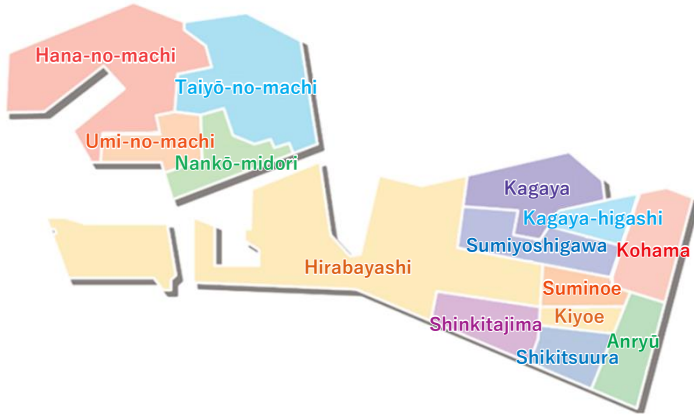

Inquiries on becoming a member

Suminoe Ward Secretariat for Community Promotion Associations

☎070-2300-4902 (Tuesday and Thursday 10:00AM ~ 4:00PM)

Questions and application requests on becoming a member are also accepted on Google Forms.

▲ Google Forms

Please feel free to consult with us.

Inquiries on activities

For more information on respective community activities, please refer to the map to see what area you are in, and then make inquiries to the office of your community promotion association.

Many other organizations assemble as well. For details, check here!

▲ City of Osaka Website

Name of Community Promotion Association	Contact information for activities	Zone	Name of Community Promotion Association	Contact information for activities	Zone
Anryū	Anryū Rengō Chōkai Fukushi Kaikan Weekdays 10:00AM~4:00PM ☎6674-0260	Anryū 1~4 Chome	Kohama	Kohama Chūō Fukushi Kaikan Weekdays 9:00AM~4:00PM ☎6678-0313	Kohama 1~3 Chome (All)
		Suminoe 1~3 Chome			Kohama-nishi 1 3 Chome (All)
Shikitsuura	Shikitsuura Fukushi Kaikan ☎6686-9696	Nishi-sumiyoshi 1~4 Chome	Hirabayashi	Hirabayashi Fukushi Kaikan Weekdays 10:00AM~4:00PM ☎6685-8396	Hamaguchi-higashi 1 Chome
		Hamaguchi-higashi 2~3 Chome			Hamaguchi-nishi 1 Chome
Suminoe	Misaki Fukushi Kaikan Tuesday, Thursday, and Friday 10:00AM~4:00PM ☎6685-1434	Kitajima 1~3 Chome (All)	Shinkitajima	Shinkitajima-Minami Kōen Fukushi Kaikan Weekdays 1:00PM~4:00PM ☎6683-3531	Izumi 1~2 Chome (All)
		Misaki 7~8 Chome			Hirabayashi-kita 1~2 Chome (All)
Sumiyoshigawa	Sumiyoshigawa Bunka Kaikan (Sumiyoshigawa Tōbu Shakai Fukushi Kaikan) Weekdays 10:00AM~4:00PM ☎6685-5097	Minami-kagaya 3~4 Chome	Hana-no-machi	Hana-no-machi Fukushi Kaikan Weekdays 10:00AM~4:00PM ☎6613-3494	Hirabayashi-minami 1~2 Chome (All)
		Hamaguchi-nishi 2 Chome			Nankō-higashi 1~4 Chome
Kagaya	Kita-kagaya Tōbu Fukushi Kaikan Weekdays 10:00AM~4:00PM ☎6686-6968	Misaki 1~4 Chome	Umi-no-machi	Umi-no-machi Fukushi Kaikan Tuesday~Friday 10:00AM~12:00PM / 1:00PM~4:00PM ☎6612-8558	Nankō-minami 1~7 Chome (All)
		Minami-kagaya 1 Chome			Nankō-naka 3~7 Chome
Kagaya-higashi	Kagaya Fukushi Center Weekdays 10:00AM~4:00PM ☎6686-3436	Shibatani 2 Chome	Taiyō-no-machi	Taiyō Shakai Fukushi Kaikan Weekdays 10:00AM~4:00PM ☎6614-4330	Nankō-naka 1~2 Chome
		Naka-kagaya 3~4 Chome			Nankō-higashi 6~9 Chome
Kagaya-higashi	Kagaya Fukushi Center Weekdays 10:00AM~4:00PM ☎6686-3436	Nishi-kagaya 3~4 Chome	Kiyoe	Kiyoe Fukushi Kaikan Weekdays 10:00AM~4:00PM ☎6674-8077	Nankō-naka 5~6~8 Chome
		Higashi-kagaya 3~4 Chome			Hamaguchi-nishi 3 Chome
Kagaya-higashi	Kagaya Fukushi Center Weekdays 10:00AM~4:00PM ☎6686-3436	Midorigi 2 Chome	Kiyoe	Kiyoe Fukushi Kaikan Weekdays 10:00AM~4:00PM ☎6674-8077	Misaki 5~6 Chome
		Kitajima 1~3 Chome (All)			Minami-kagaya 2 Chome
Kagaya-higashi	Kagaya Fukushi Center Weekdays 10:00AM~4:00PM ☎6686-3436	Shibatani 1 Chome	Kiyoe	Kiyoe Fukushi Kaikan Weekdays 10:00AM~4:00PM ☎6674-8077	
		Midorigi 1 Chome